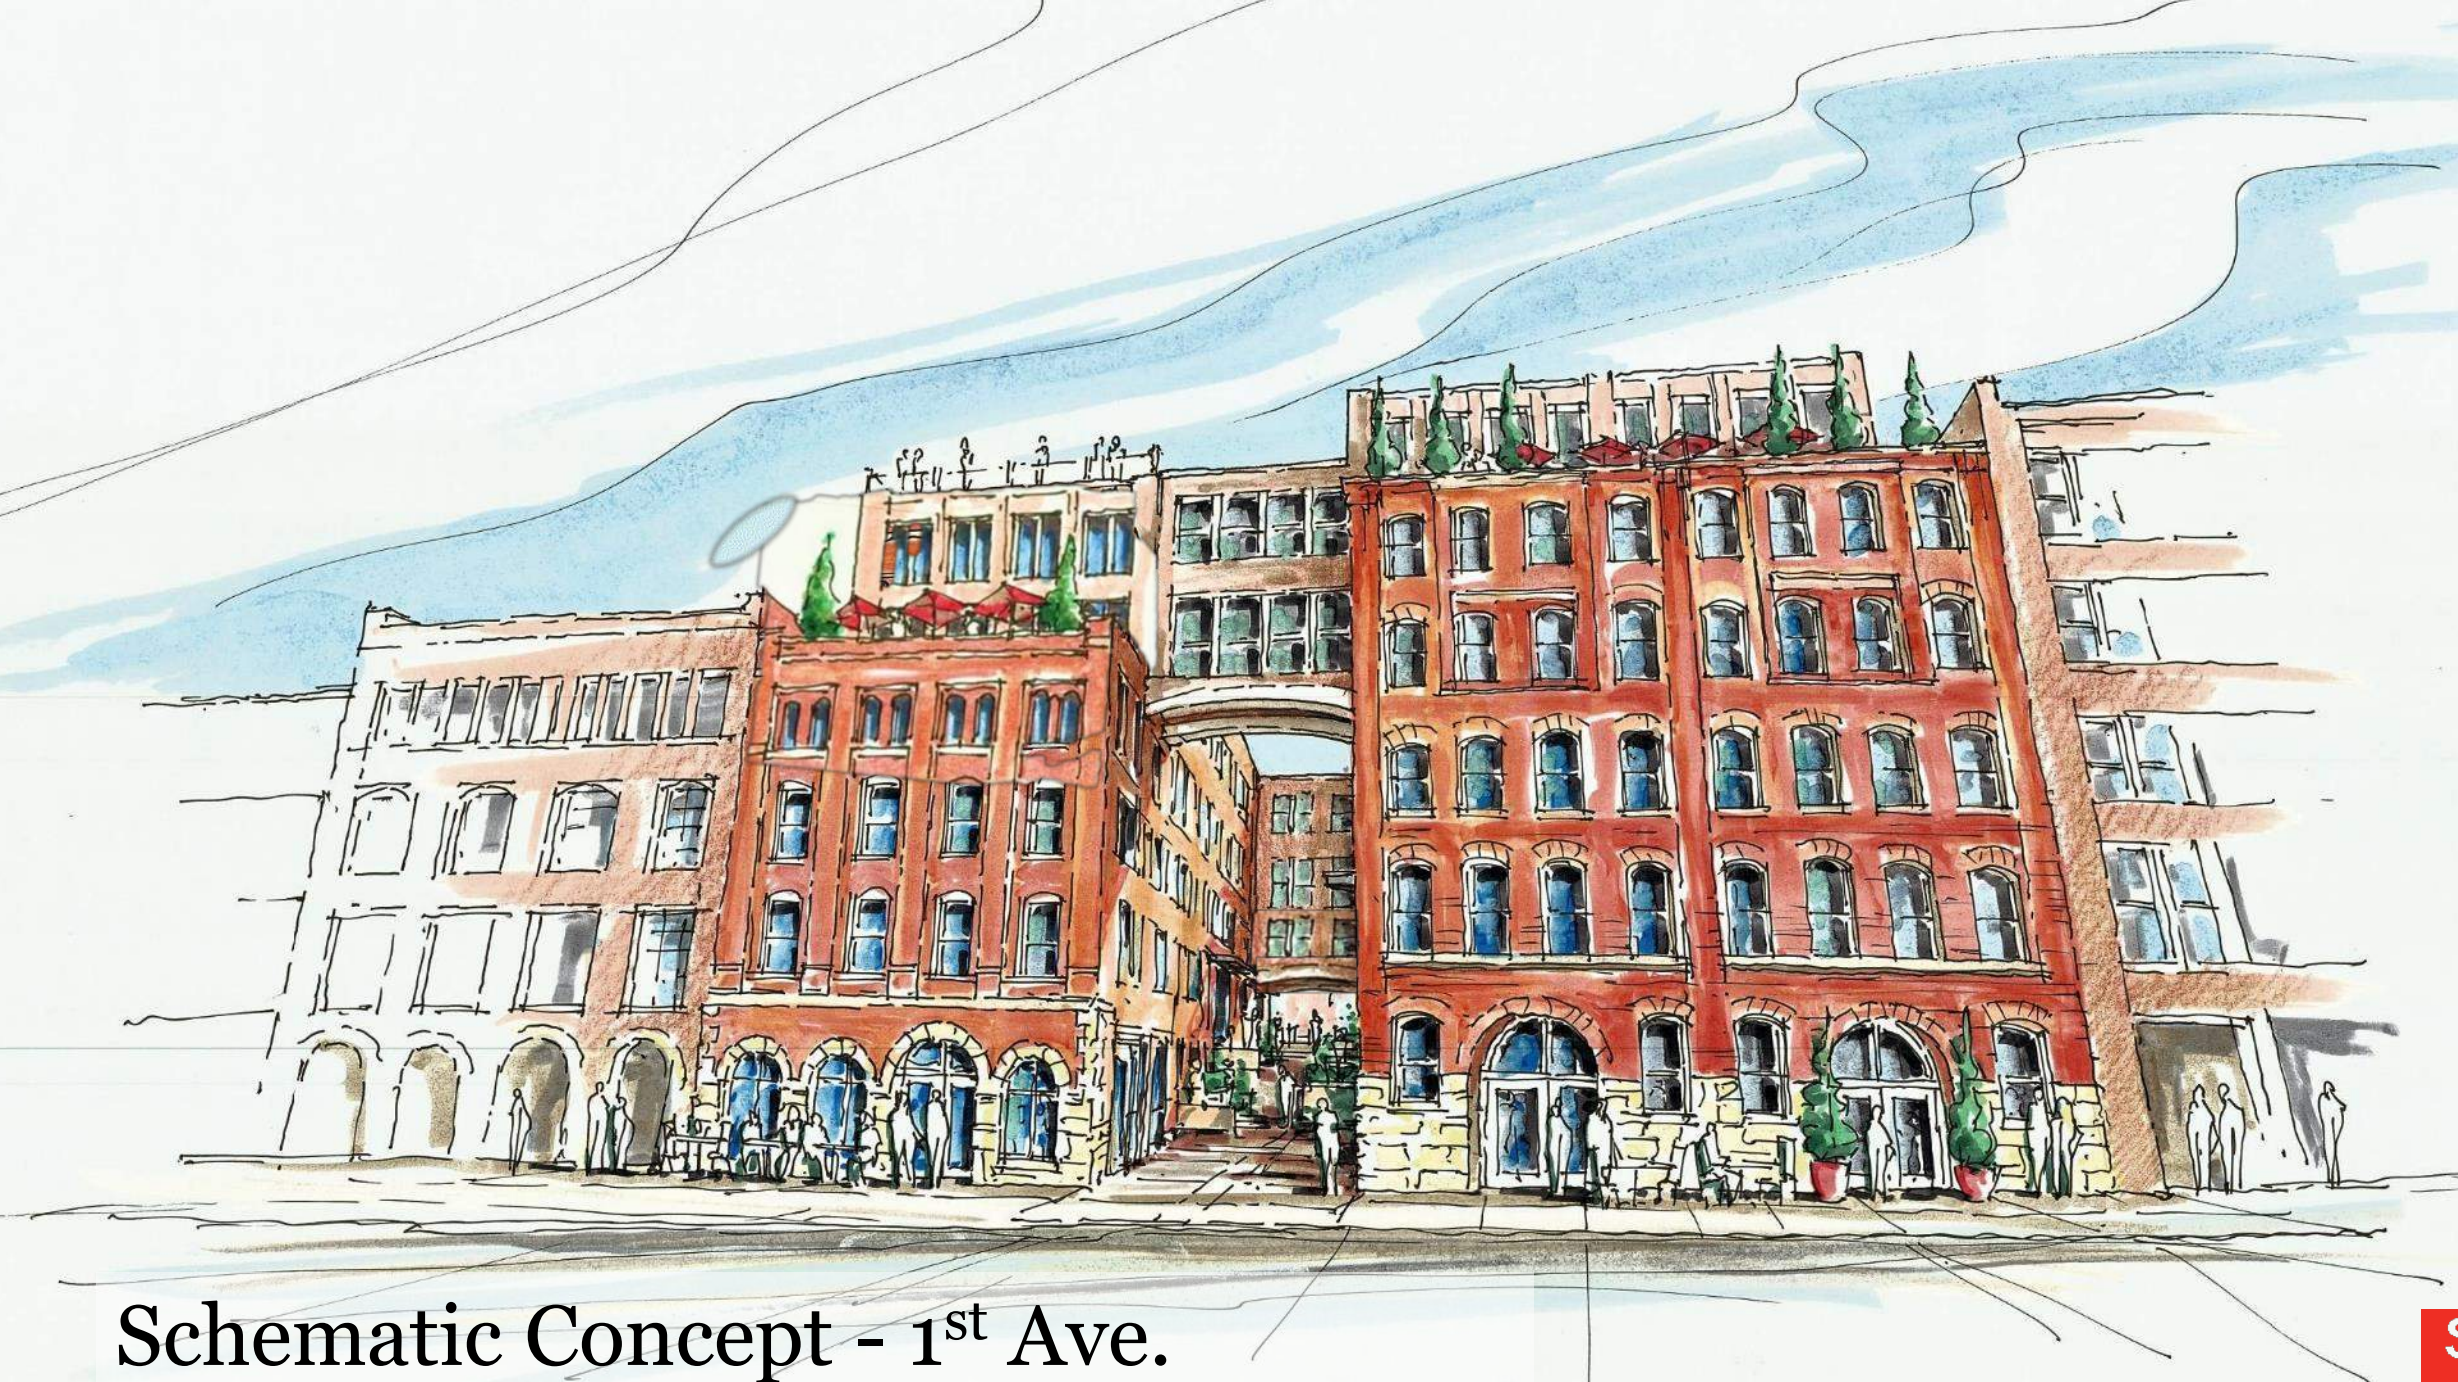

Genie SX-180

GHP

Schematic Concept - 2nd Ave.

SECOND AVENUE CAFE

15 MINUTE PARKING
LOADING AND UNLOADING ZONE

CSOFT
UDA 6/20/21

Schematic Concept - 1st Ave.

CSO/J
UDA 1/2011