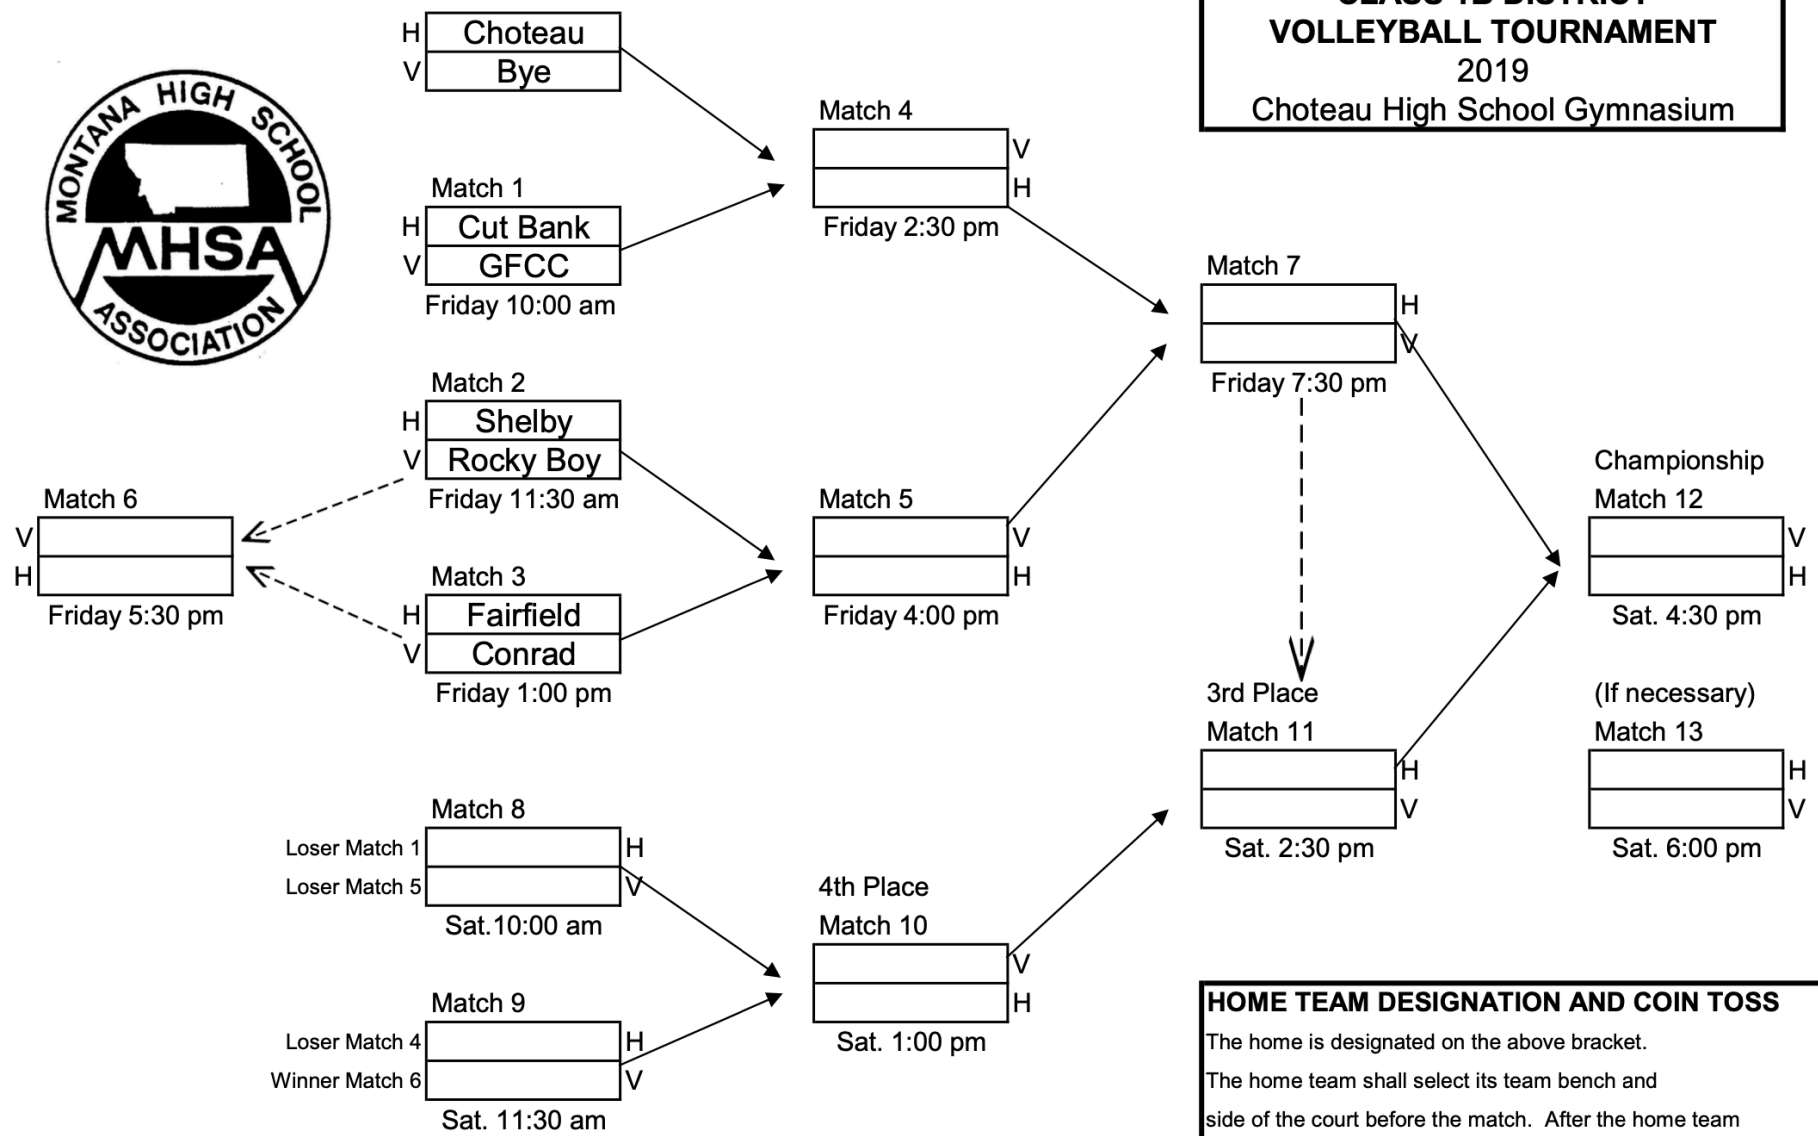

**CLASS 1B DISTRICT
VOLLEYBALL TOURNAMENT
2019
Choteau High School Gymnasium**

—————> Winner
- - - - -> Loser

HOME TEAM DESIGNATION AND COIN TOSS
The home is designated on the above bracket.
The home team shall select its team bench and side of the court before the match. After the home team selects their bench and side, the coin toss will occur with the visiting team captain calling the toss. The winner of the toss will choose either to serve or to receive