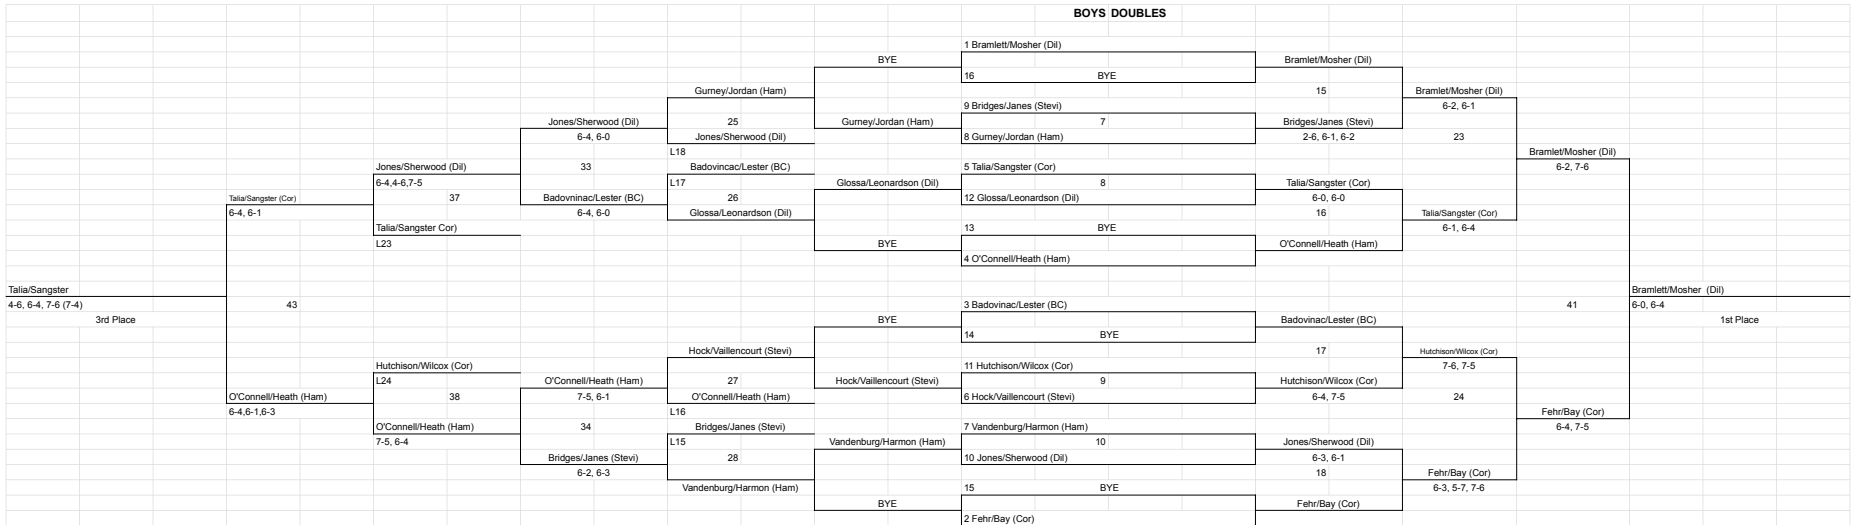

BOYS DOUBLES

| Match # | Player(s) | Player(s) | Court # | Time On | Time Off | Score | TEAM SCORES: | |
|---------|--------------------------|--------------------------|---------|---------|----------|---------------------|---------------|----|
| 1 | Paul Powell (Cor) | Max Naidl (Ham) | 2 | 10:00 | 11:20 | 6-4,6-3 | Dillon | 47 |
| 2 | Colin Hanley (Ha) | Isaac Sandall (Dil) | 3 | 10:00 | 10:34 | 6-0,6-0 | Corvallis | 34 |
| 3 | Colvin Whitchair (Stevi) | Aaron Powell (Cor) | 4 | 10:00 | 10:53 | 6-1,6-0 | Hamilton | 29 |
| 4 | Andy Purcell (Ham) | Cade Kelley (Cor) | 5 | 10:00 | 11:00 | 6-4,6-1 | Stevensville | 3 |
| 5 | Kyle Hawley (Dil) | Trevor Phillips (BC) | 6 | 10:00 | 10:25 | 6-0,6-0 | Butte Central | 1 |
| 6 | Dawson Berglund (Ham) | Corbin Kirkland (Cor) | 6 | 10:25 | 11:28 | 6-1,6-3 | | |
| 7 | Bridges/Janes (Stevi) | Gurney/Jordan (Ham) | 3 | 10:36 | 12:00 | 2-6,6-1,6-2 | | |
| 8 | Talia/Sangster (Cor) | Glossa/Leonardson (Dil) | 4 | 10:55 | 11:50 | 6-0,6-0 | | |
| 9 | Hutchinson/Wilcox (Cor) | Hock/Vailencourt (Stevi) | 5 | 11:00 | 12:56 | 6-4,7-5 | | |
| 10 | Vandenburg/Harmon (Ham) | Jones/Sherwood (Dil) | 2 | 11:25 | 12:40 | 6-3,6-1 | | |
| 11 | Sam Jones (Dil) | Paul Powell (Cor) | 3 | 12:05 | 12:55 | 6-1,6-1 | | |
| 12 | Colin Hanley (Ham) | Aaron Powell (Cor) | 6 | 11:30 | 1:00 | 6-4,7-5 | | |
| 13 | Andy Purcell (Ham) | Kyle Hawley (Dil) | 4 | 11:50 | 12:53 | 6-1,6-3 | | |
| 14 | Marcus Sandall (Dil) | Dawson Berglund (Ham) | 2 | 12:40 | 1:40 | 6-0,6-1 | | |
| 15 | Bramlett/Mosher (Dil) | Bridges/Janes (Stevi) | 4 | 12:55 | 1:50 | 6-2,6-1 | | |
| 16 | O'Connell/Heath (Ham) | Talia/Sangster (Cor) | 5 | 1:00 | 2:00 | 6-1,6-4 | | |
| 17 | Badovinac/Lester (BC) | Huchinson/Wilcox (Cor) | 6 | 1:40 | 3:20 | 7-6,7-5 | | |
| 18 | Fehr/Bay (Cor) | Jones/Sherwood (Dil) | 2 | 1:40 | 3:50 | 6-3,5-7,7-6 | | |
| 19 | Isaac Sandall (Dil) | Colvin Whitehair (Stevi) | 3 | 1:00 | 2:13 | 6-1,7-5 | | |
| 20 | Cade Kelley (Cor) | Trevor Phillips (BC) | 6 | 1:00 | 1:39 | 6-0,6-0 | | |
| 21 | Sam Jones (Dil) | Colin Hanley (Ham) | 5 | 2:10 | 3:11 | 6-1,6-0 | | |
| 22 | Andy Purcell (Ham) | Marcus Sandall (Dil) | 3 | 2:16 | 3:45 | 6-1,6-4 | | |
| 23 | Bramlett/Mosher (Dil) | Talia/Sangster (Cor) | 5 | 4:20 | 6:00 | 6-2,7-6 (7-5) | | |
| 24 | Fehr/Bay (Cor) | Huchinson/Wilcox (Cor) | 6 | 4:45 | 6:00 | 6-4,7-5 | | |
| 25 | Gurney/Jordan (Ham) | Jones/Sherwood (Dil) | 4 | 4:35 | 5:45 | 6-4,6-0 | | |
| 26 | Glossa/Leonardson (Dil) | Badovanic/Lester (BC) | 3 | 4:40 | 5:45 | 6-4,6-0 | | |
| 27 | Hock/Vailencourt (Stevi) | O'Connell/Heath (Ham) | 4 | 3:00 | 4:30 | 7-5,6-1 | | |
| 28 | Vandenburg/Harmon (Ham) | Bridges/Janes (Stevi) | 5 | 3:15 | 4:20 | 6-2,6-3 | | |
| 29 | Max Naidl (Ham) | Dawson Berglund (Ham) | 6 | 3:20 | 4:40 | 6-3,6-1 | | |
| 30 | Kyle Hawley (Dil) | Isaac Sandall (Dil) | 3 | 3:45 | 4:40 | 6-0,6-0 | | |
| 31 | Aaron Powell (Cor) | Cade Kelley (Cor) | 2 | 3:50 | 4:50 | 6-4,7-5 | | |
| 32 | Paul Powell (Cor) | Corbin Kirkland (Cor) | 4 | 1:53 | 2:55 | 6-1,6-3 | | |
| 33 | Badovinac/Lester (BC) | Jones/Sherwood (Dil) | 2 | 8:00 AM | 10:00 | 6-4,4-6,7-5 | | |
| 34 | O'Connell/Heath (Ham) | Bridges/Janes (Stevi) | 3 | 8:00 AM | 9:40 | 7-5,6-4 | | |
| 35 | Dawson Berglund (Ham) | Kyle Hawley (Dil) | 4 | 8:00 AM | 8:57 | 6-4,6-2 | | |
| 36 | Aaron Powell (Cor) | Paul Powell (Cor) | 5 | 8:00 AM | 9:15 | 6-2,6-2 | | |
| 37 | Talia/Sangster (Cor) | Jones/Sherwood (Dil) | | | | 6-4, 6-1 | | |
| 38 | Hutchinson/Wilcox (Cor) | O'Connell/Heath (Ham) | | | | 6-4,1-6,6-3 | | |
| 39 | Colin Hanley (Ham) | Kyle Hawley (Dil) | 4 | 9:21 | 10:50 | 6-3,6-3 | | |
| 40 | Marcus Sandall (Dil) | Aaron Powell (Cor) | 5 | 9:37 | 10:55 | 6-0,6-2 | | |
| 41 | Bramlett/Mosher (Dil) | Fehr/Bay (Cor) | | | | 6-0, 6-4 | | |
| 42 | Sam Jones (Dil) | Andy Purcell (Ham) | | | | 6-1, 7-6 (7-4) | | |
| 43 | Talia/Sangster (Cor) | O'Connell/Heath (Ham) | | | | 4-6, 6-4, 7-6 (7-4) | | |