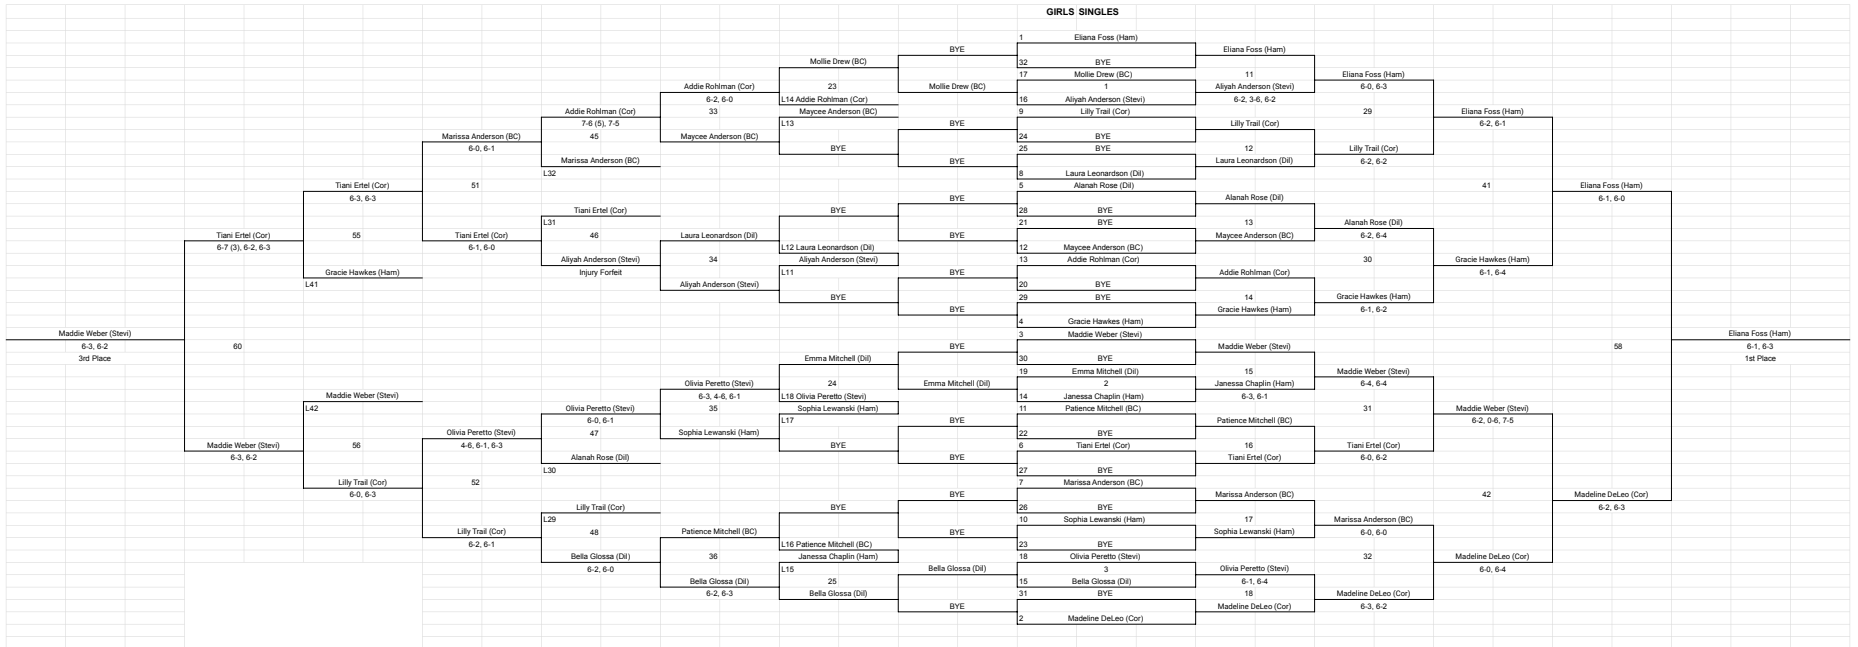

GIRLS SINGLES