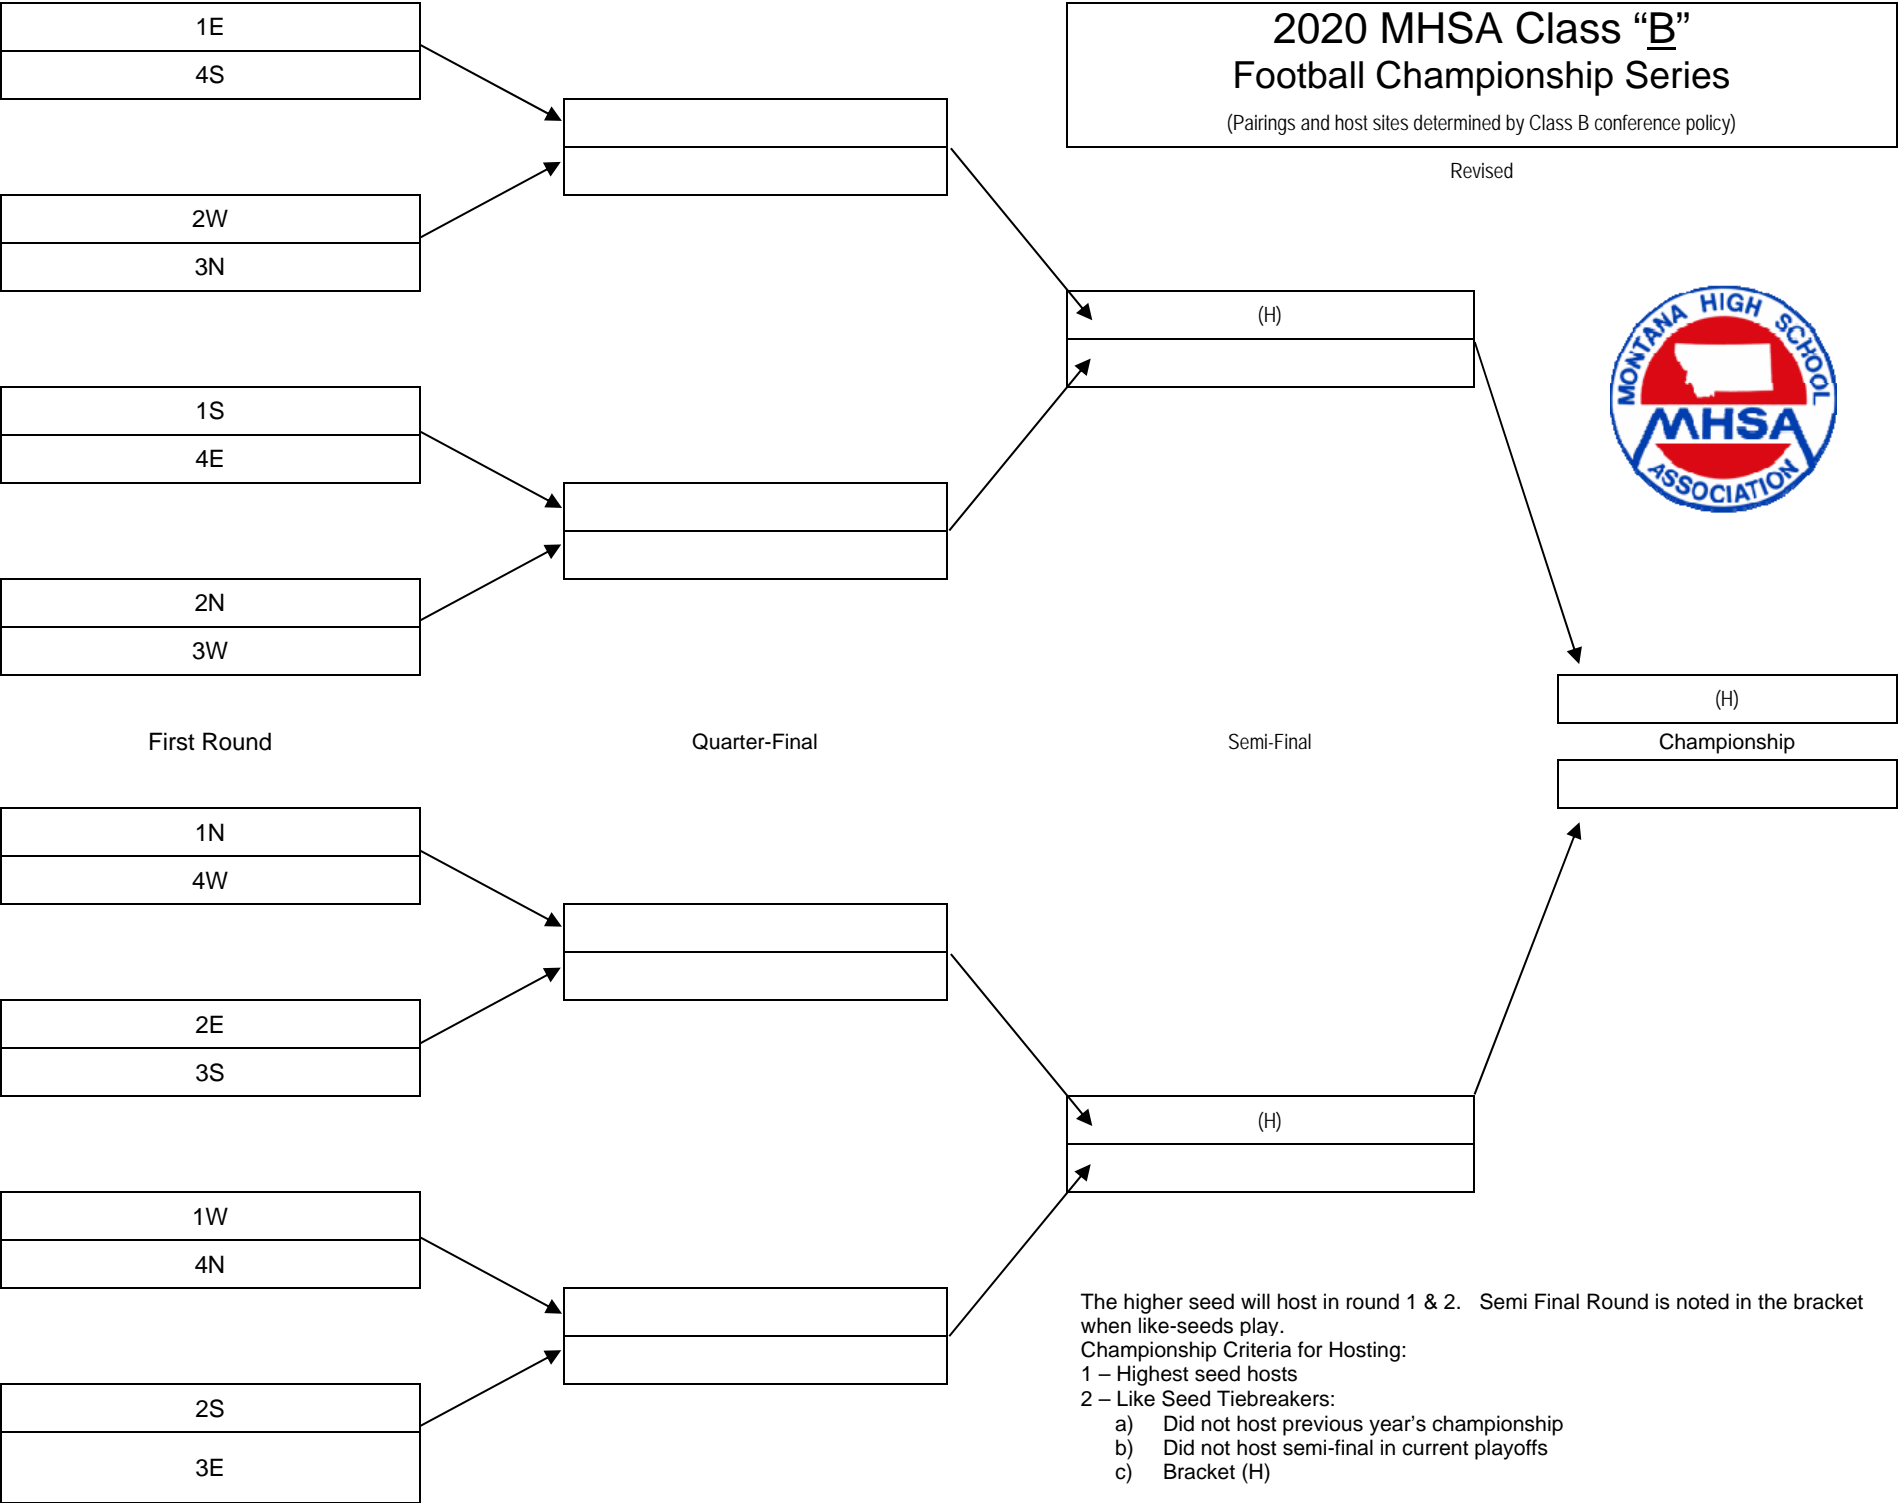

2020 MHSА Class "B" Football Championship Series

(Pairings and host sites determined by Class B conference policy)

Revised

The higher seed will host in round 1 & 2. Semi Final Round is noted in the bracket when like-seeds play.
 Championship Criteria for Hosting:
 1 – Highest seed hosts
 2 – Like Seed Tiebreakers:
 a) Did not host previous year's championship
 b) Did not host semi-final in current playoffs
 c) Bracket (H)